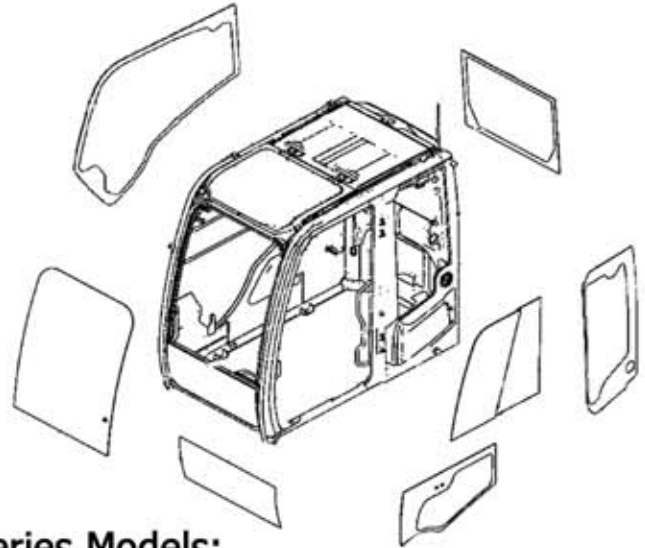

# Excavator Cab Glass from ITR

*High Quality Excavator Cab Glass is now available from ITR for use on a wide range of popular Deere, Hitachi and Komatsu Excavators.*

- \* Precision Manufactured for the Correct Fit
- \* Impact Resistant for Durability
- \* Tempered for Safety
- \* Heat Stabilized
- \* High Mechanical Strength
- \* Green Tint for Operator Comfort