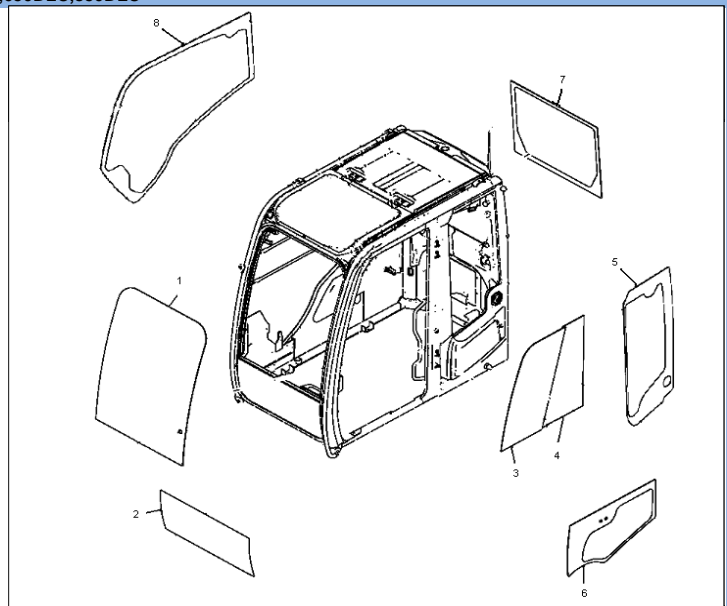

Make Series & Model
Deere JD D Series
Models: 120D,160DLC,200DLC,240DLC,270DLC,350DLC,450DLC,650DLC,850DLC

Position	Part Number
1	4651653
2	4651654
2	4701044
3	4651659
4	4651660
5	4651657
6	4651658
7	4651656
8	4651655

* Prior to placing an order for cab glass on these models, please verify you are ordering the correct part number for your specific cab design, by checking the parts book and confirming the manufacturer's recommended part numbers required for the specific machine's serial number.