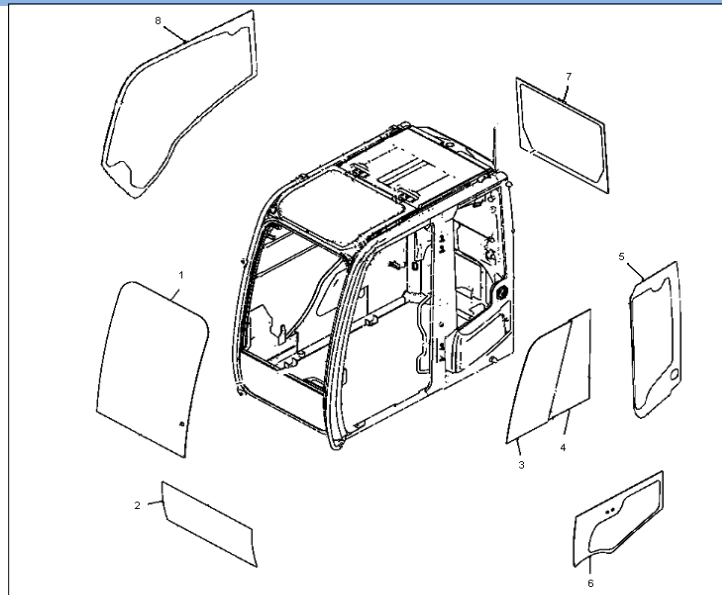

Make Series & Model
Hitachi Zaxis Dash 3 Series
Models: Hitachi ZX240-3,ZX270-3,ZX350-3,ZX450-3,ZX650-3,ZX850-3

Position	Part Number
1	4651653
2	4651654
2	4701044
3	4651659
4	4651660
5	4651657
6	4651658
7	4651656
8	4651655

* Prior to placing an order for cab glass on these models, please verify you are ordering the correct part number for your specific cab design, by checking the parts book and confirming the manufacturer's recommended part numbers required for the specific machine's serial number.